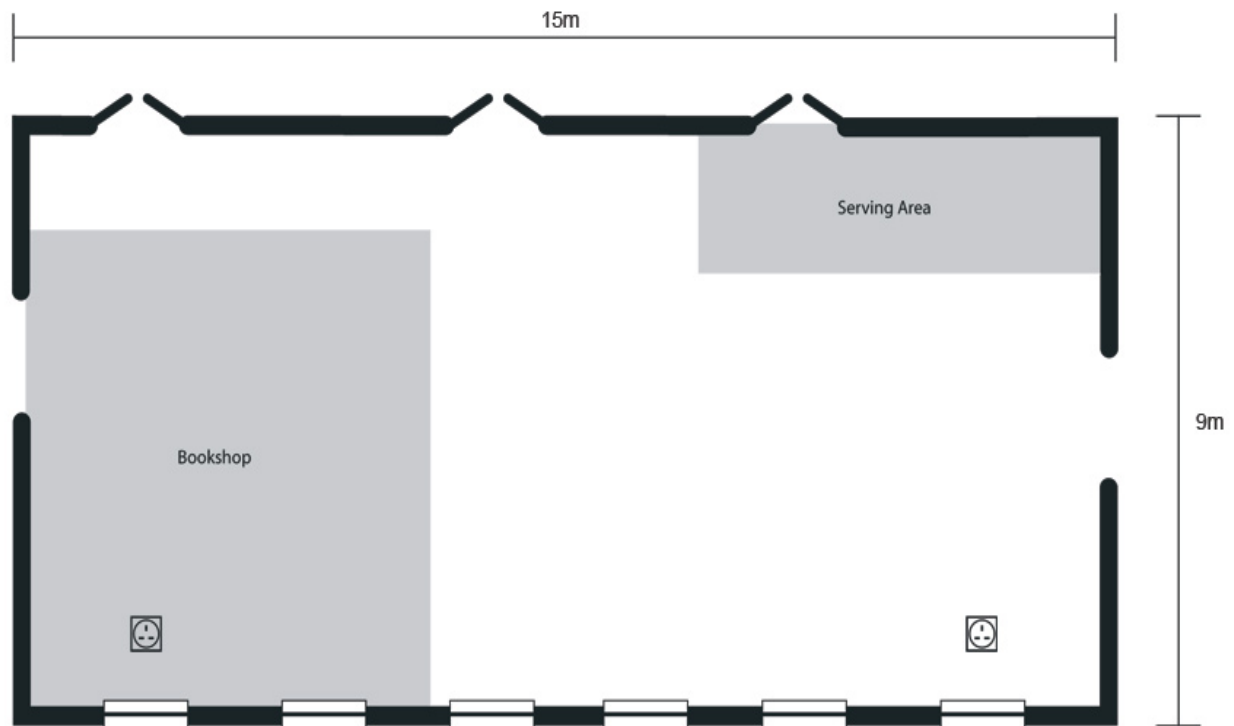

The Tiled Hall

Key:

 Telephone points

 Power points (2 sockets)

 Power points (multiple sockets)

 Light switch

 Broadband connection

 Microphone socket

 Fire exit

The Tiled Hall

Room layout capacities

Theatre	160
Classroom	n/a
Boardroom	n/a
Dinner dance	n/a
Banquet	80
Cabaret	64
Reception	275
U-shape	n/a
Exhibition	n/a

Technical specification

Length	15m
Width	9m
Ceiling height	n/a
Sq m	135m
Natural daylight	Yes
Blackout	Yes
Air cond	No
Phone	No
ISDN	No
Internet	No
Access level	First
Wheelchair access	Yes