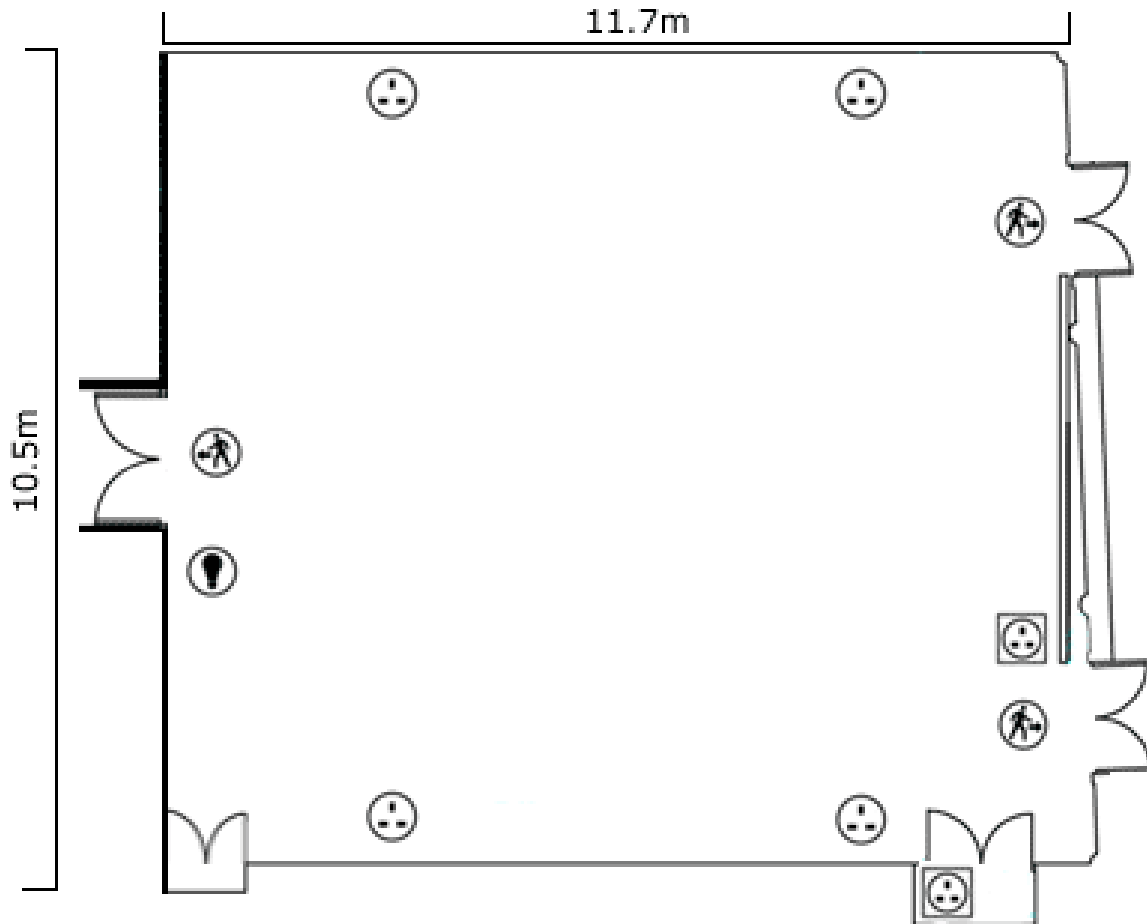

Henry Moore Room

KEY

- | | |
|---|--|
|  Telephone Points |  Light switch |
|  Power points (2 sockets) |  Broadband connection |
|  Power points (multiple sockets) |  Microphone socket |
| |  Fire exit |

Henry Moore Room

Room layout capacities

Theatre	n/a
Classroom	n/a
Boardroom	35
Dinner dance	n/a
Banquet	n/a
Cabaret	n/a
Reception	120
U-shape	28
Exhibition	n/a

Technical specification

Length	11.7m
Width	10.5m
Ceiling Height	5.5m
Sq m	122.85m
Natural Daylight	No
Blackout	Yes
Air Cond	Yes
Phone	No
ISDN	No
Internet	Yes
Access level	Ground
Wheelchair Access	Yes