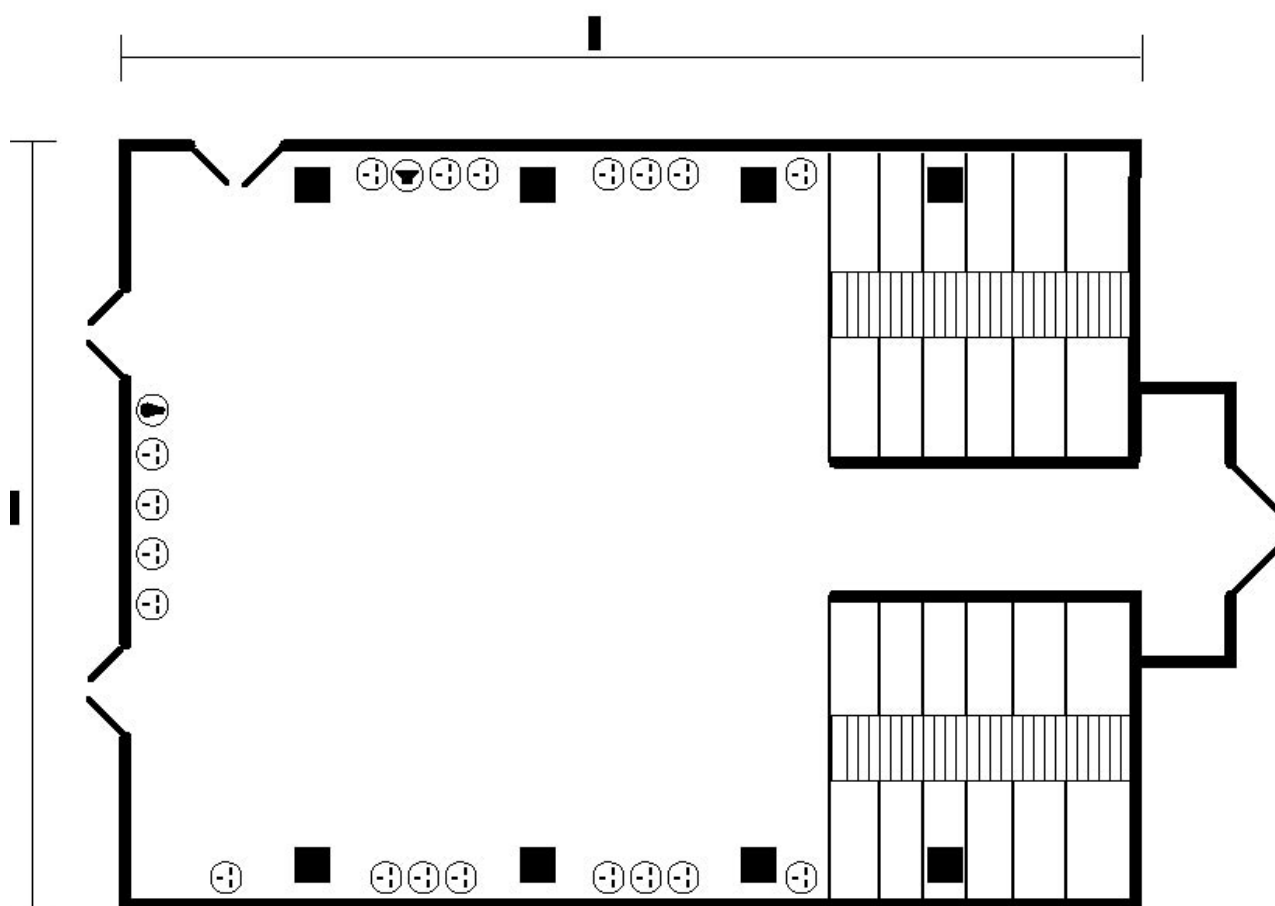

Theatre

Key:

-  Telephone points
-  Power points (2 sockets)
-  Power points (multiple sockets)

-  Light switch
-  Broadband connection
-  Microphone socket
-  Fire exit

Theatre

Room layout capacities

Theatre	200
Classroom	40
Boardroom	20
Dinner dance	n/a
Banquet	n/a
Cabaret	n/a
Reception	n/a
U-shape	n/a
Exhibition	n/a

Technical specification

Length	18m
Width	10m
Ceiling height	5.5m
Sq m	180m
Natural daylight	No
Blackout	Yes
Air cond	No
Phone	No
ISDN	No
Internet	No
Access level	Ground
Wheelchair access	Yes

Additional facilities