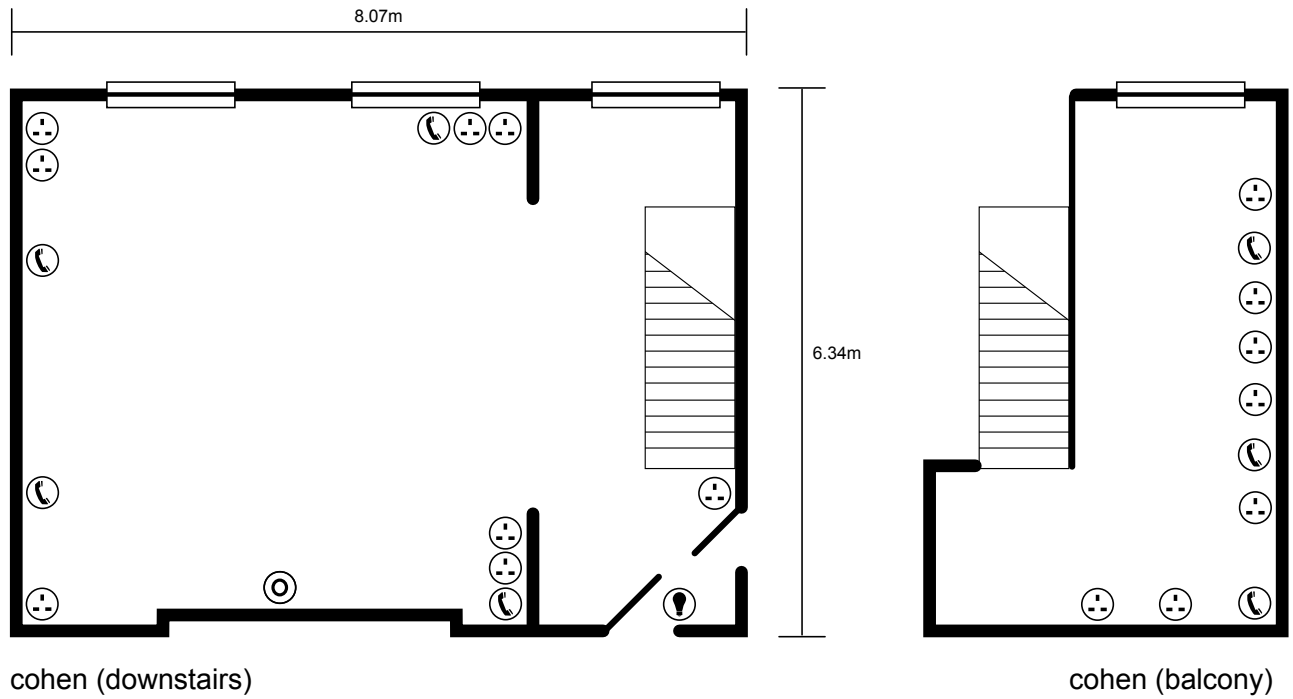

Cohen Room

Key:

-  Telephone points
-  Power points (2 sockets)
-  Power points (multiple sockets)

-  Light switch
-  Broadband connection
-  Microphone socket
-  Fire exit

Cohen Room

Room layout capacities

Theatre	50
Classroom	30
Boardroom	30
Dinner dance	n/a
Banquet	n/a
Cabaret	40
Reception	n/a
U-shape	20
Exhibition	n/a

Technical specification

Length	8.07m
Width	6.34m
Ceiling height	5.37m
Sq m	51m
Natural daylight	Yes
Blackout	No
Air cond	No
Phone	Yes
ISDN	Yes
Internet	No
Access level	Ground
Wheelchair access	Yes