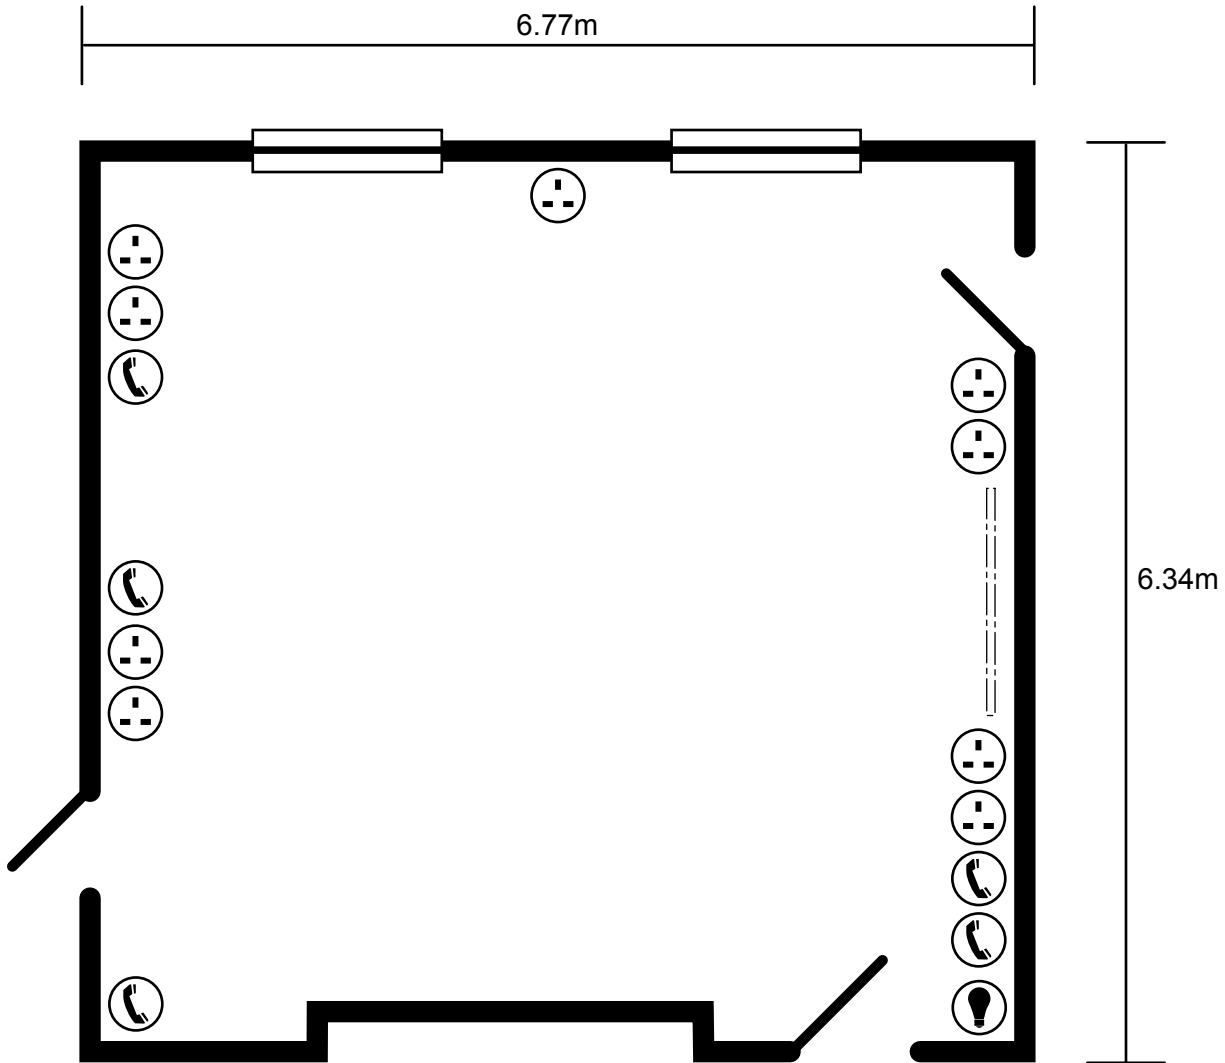

Corson Room

Key:

Telephone points

Power points (2 sockets)

Power points (multiple sockets)

Light switch

Broadband connection

Microphone socket

Fire exit

Corson Room

Room layout capacities

Theatre	40
Classroom	20
Boardroom	20
Dinner dance	n/a
Banquet	n/a
Cabaret	30
Reception	n/a
U-shape	16
Exhibition	n/a

Technical specification

Length	6.77m
Width	6.34m
Ceiling height	5.38m
Sq m	43m
Natural daylight	Yes
Blackout	No
Air cond	No
Phone	Yes
ISDN	No
Internet	Yes
Access level	Ground
Wheelchair access	Yes