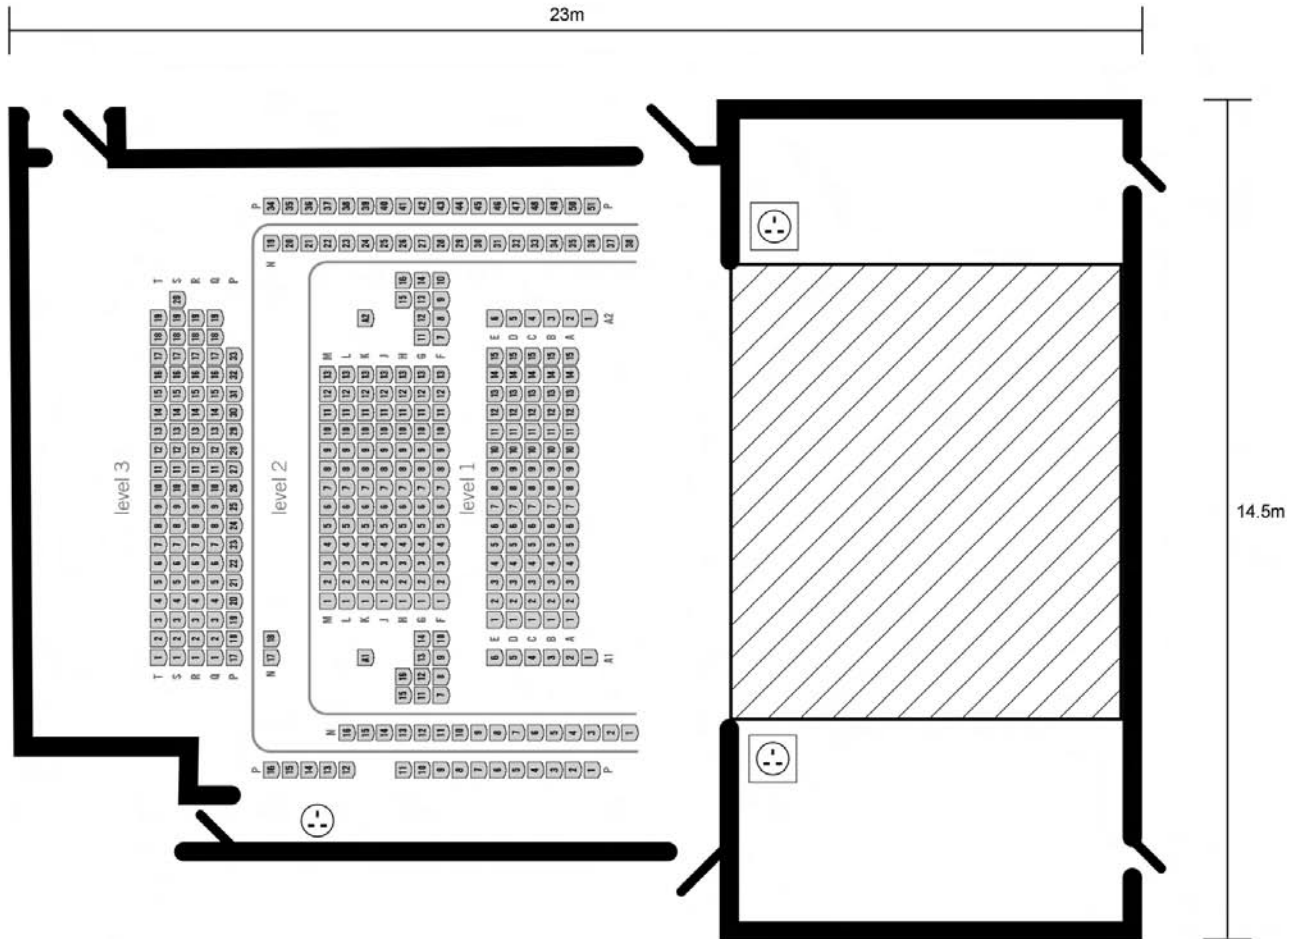

Auditorium

Key:

-  Telephone points
-  Power points (2 sockets)
-  Power points (multiple sockets)

-  Light switch
-  Broadband connection
-  Microphone socket
-  Fire exit

Auditorium

Room layout capacities

Theatre	300
Classroom	n/a
Boardroom	n/a
Dinner dance	n/a
Banquet	n/a
Cabaret	n/a
Reception	n/a
U-shape	n/a
Exhibition	n/a

Technical specification

Length	23m
Width	14.8m
Ceiling height	8m
Sq m	333m
Natural daylight	No
Blackout	Yes
Air cond	Yes
Phone	Yes
ISDN	Yes
Internet	Yes
Access level	First
Wheelchair access	Yes
*some steps	