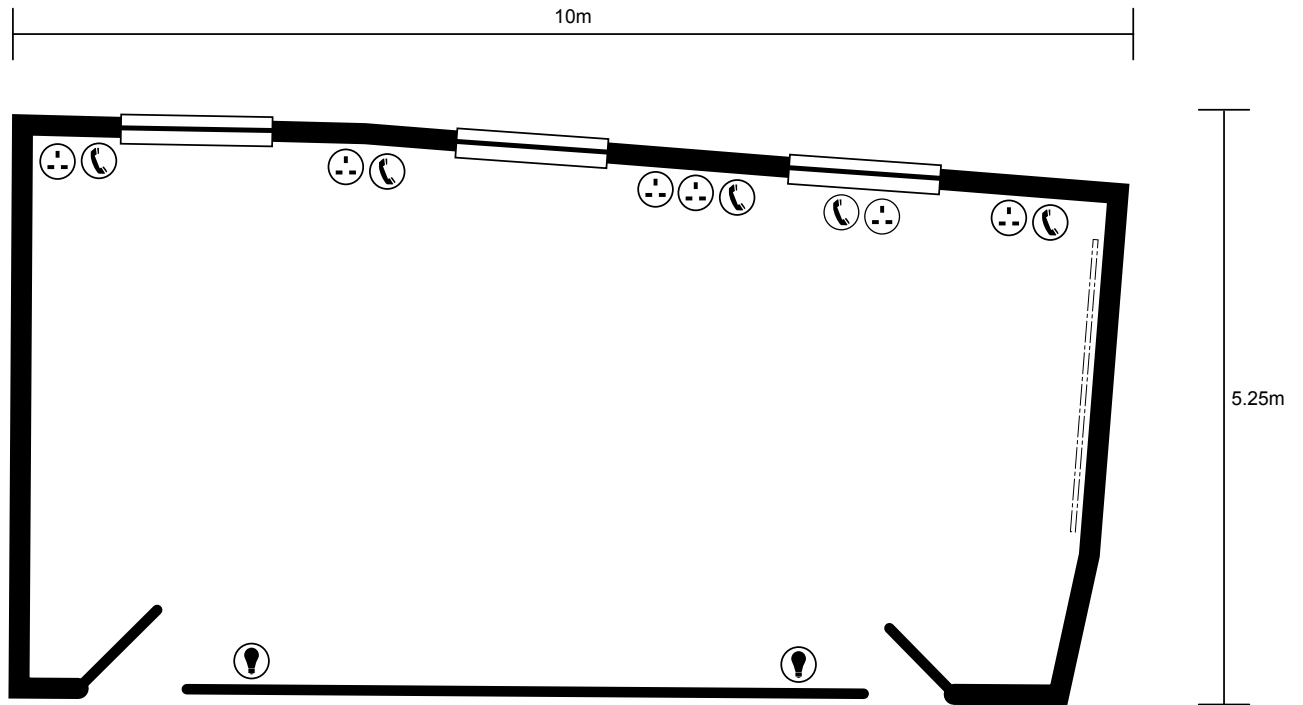

Room 2

Key:

-  Telephone points
-  Power points (2 sockets)
-  Power points (multiple sockets)

-  Light switch
-  Broadband connection
-  Microphone socket
-  Fire exit

Room 2

Room layout capacities

Theatre	54
Classroom	18
Boardroom	24
Dinner dance	n/a
Banquet	n/a
Cabaret	n/a
Reception	n/a
U-shape	20
Exhibition	n/a

Technical specification

Length	10m
Width	5.25m
Ceiling height	5m
Sq m	52m
Natural daylight	Yes
Blackout	Yes
Air cond	No
Phone	Yes
ISDN	No
Internet	Yes
Access level	Two
Wheelchair access	No
*some steps	