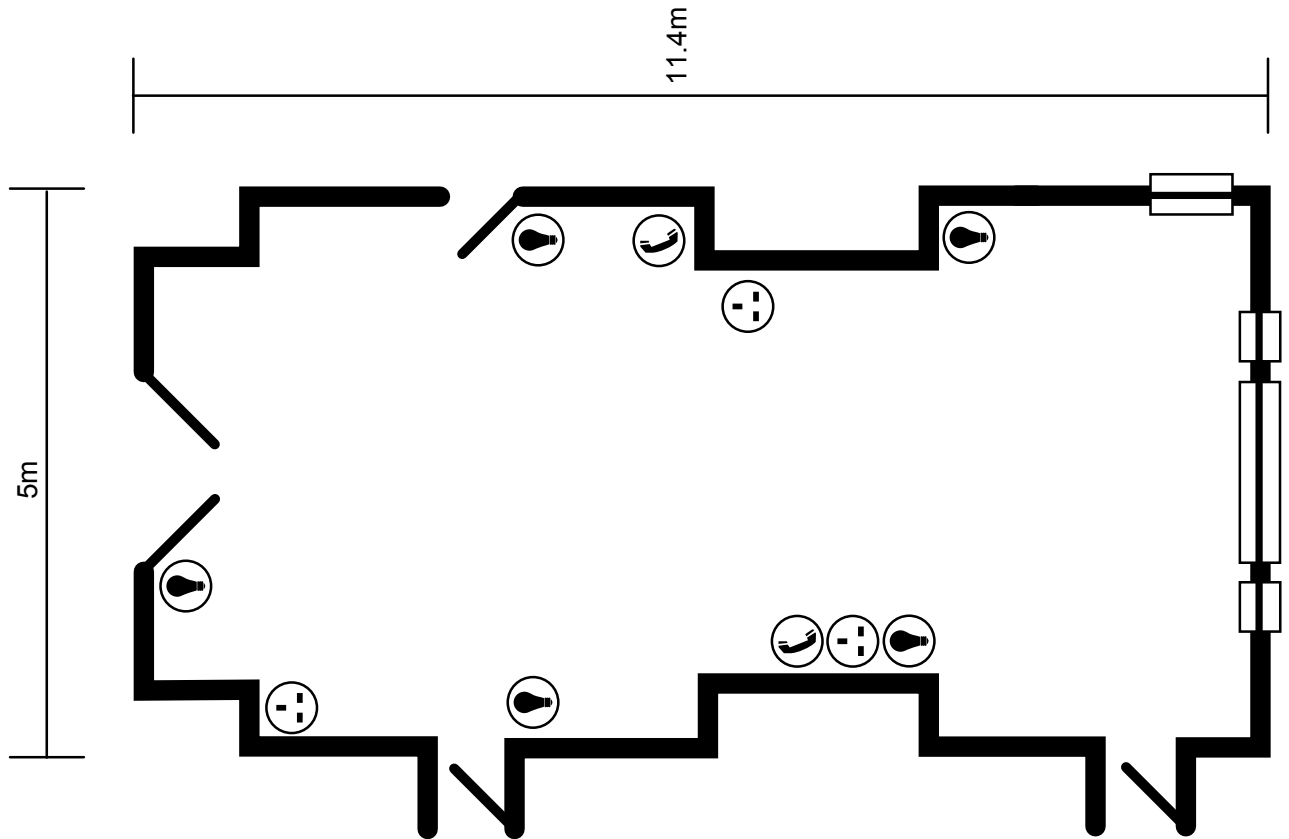

Kramer Room

Key:

-  Telephone points
-  Power points (2 sockets)
-  Power points (multiple sockets)

-  Light switch
-  Broadband connection
-  Microphone socket
-  Fire exit

Kramer Room

Room layout capacities

Theatre	40
Classroom	20
Boardroom	25
Dinner dance	n/a
Banquet	n/a
Cabaret	30
Reception	60
U-shape	20
Exhibition	n/a

Technical specification

Length	11.4m
Width	5m
Ceiling height	3.5m
Sq m	57m
Natural daylight	Partial
Blackout	No
Air cond	No
Phone	No
ISDN	No
Internet	No
Access level	First
Wheelchair access	Yes