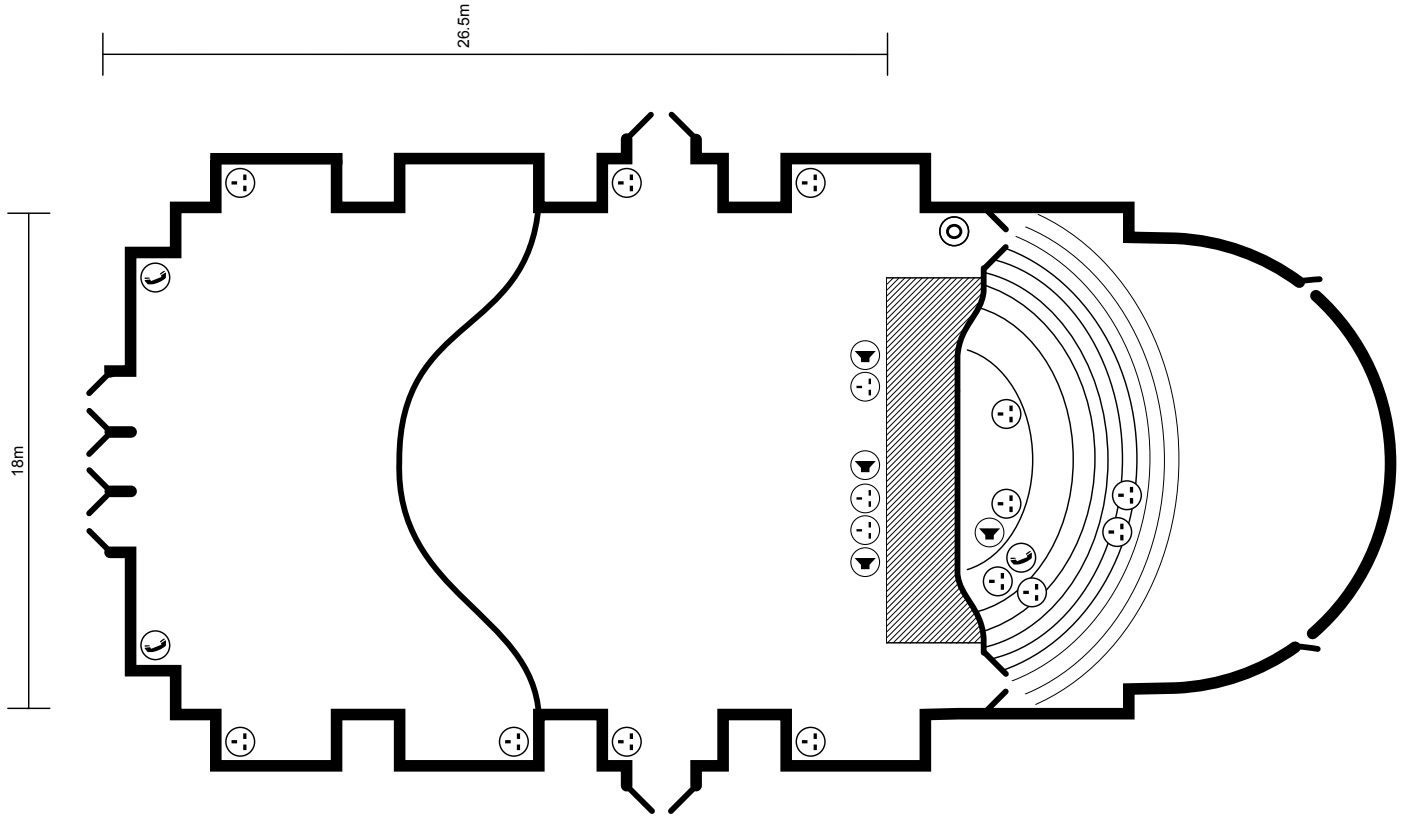

Victoria Hall

Key:

-  Telephone points
-  Power points (2 sockets)
-  Power points (multiple sockets)

-  Light switch
-  Broadband connection
-  Microphone socket
-  Fire exit

Victoria Hall

Room Layout Capacities

Theatre	1200
Classroom	300
Boardroom	n/a
Dinner dance	350
Banquet	400
Cabaret	n/a
Reception	1300
U-shape	n/a
Exhibition	500sqm

Technical Specification

Length	26.5m
Width	18m
Ceiling Height	23m
Sq m	500m
Natural Daylight	Yes
Blackout	Yes
Air conditioning	No
Phone	Yes
ISDN	No
Internet	Yes
Access level	ground *
Wheelchair access	Yes